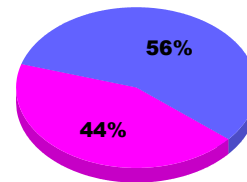

Gender Comparison 2011-2012

Jul/Aug/Sep

Legend: Male (Blue), Female (Magenta)