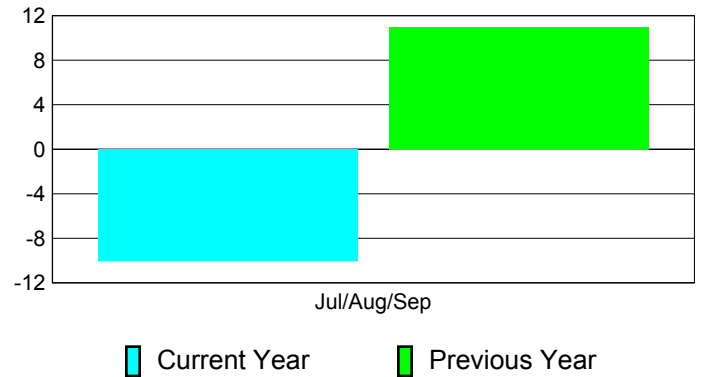

Comparison of Membership Gain/Loss

Current Year Compared to the Previous Year