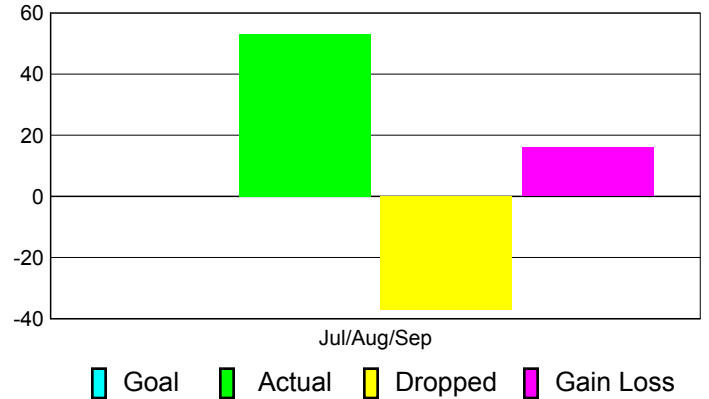

### YTD Status Quo Clubs 2011-2012

Status Quo Clubs Compared to Status Quo Members

## MEMBERSHIP

**Membership Results**  
2011-2012

**Membership**  
2010-2011

Month	Net Memb Goal	Actual New Memb	Actual Dropped Memb	Gain/Loss of Memb	Gain/Loss of Memb
Jul/Aug/Sep		53	-37	16	-18
<b>Totals</b>		<b>53</b>	<b>-37</b>	<b>16</b>	<b>-18</b>

### Membership Results 2011-2012

Goal, New, Dropped, Gain/Loss

### Comparison of Membership Gain/Loss

Current Year Compared to the Previous Year