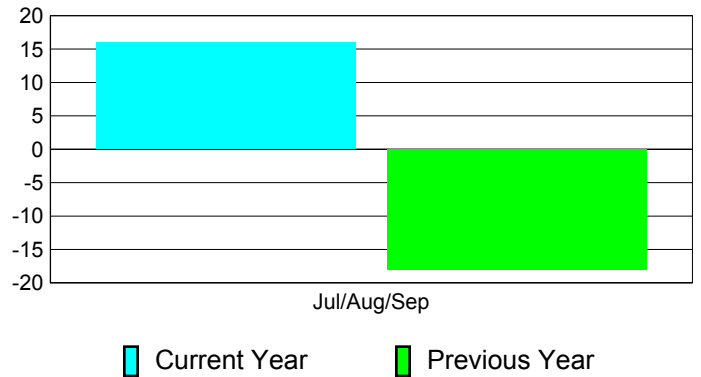

Gender Comparison 2011-2012

Jul/Aug/Sep

Male Female