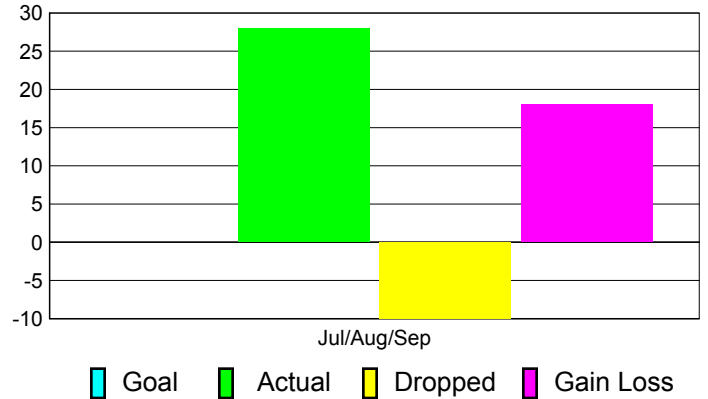

### Club Results 2011-2012

Goal, New, Dropped, Gain/Loss

## MEMBERSHIP

**Membership Results**  
2011-2012

**Membership**  
2010-2011

Month	Net Memb Goal	Actual New Memb	Actual Dropped Memb	Gain/Loss of Memb	Gain/Loss of Memb
Jul/Aug/Sep		28	-10	18	7
<b>Totals</b>		<b>28</b>	<b>-10</b>	<b>18</b>	<b>7</b>

### Membership Results 2011-2012

Goal, New, Dropped, Gain/Loss