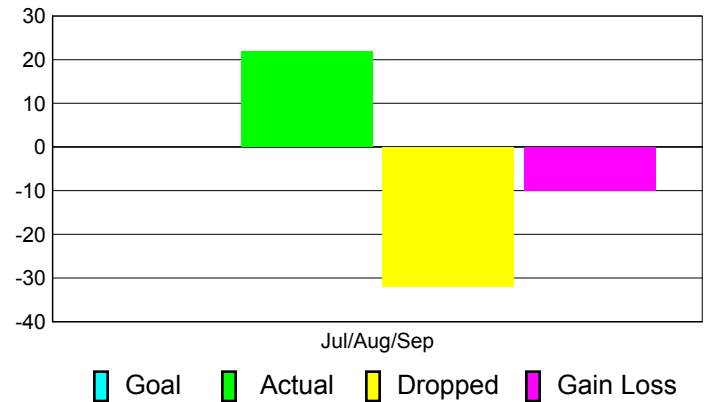

### YTD Status Quo Clubs 2011-2012

Status Quo Clubs Compared to Status Quo Members

## MEMBERSHIP

**Membership Results**  
2011-2012

**Membership**  
2010-2011

Month	Net Memb Goal	Actual New Memb	Actual Dropped Memb	Gain/Loss of Memb	Gain/Loss of Memb
Jul/Aug/Sep		22	-32	-10	11
<b>Totals</b>		<b>22</b>	<b>-32</b>	<b>-10</b>	<b>11</b>

### Membership Results 2011-2012

Goal, New, Dropped, Gain/Loss

### Comparison of Membership Gain/Loss

Current Year Compared to the Previous Year