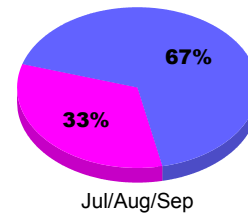

Gender Comparison 2011-2012