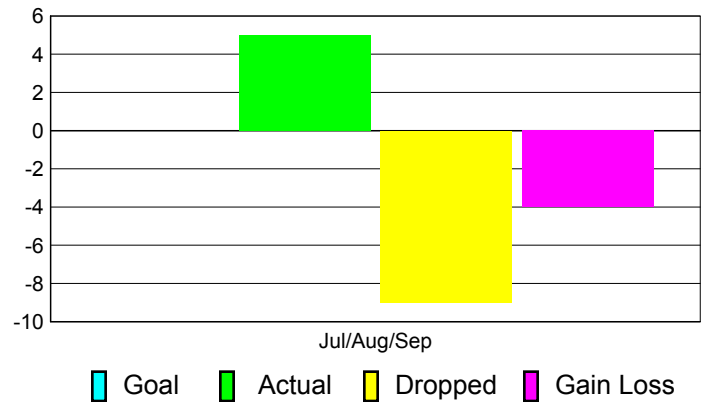

### YTD Status Quo Clubs 2011-2012

Status Quo Clubs Compared to Status Quo Members

## MEMBERSHIP

**Membership Results**  
2011-2012

**Membership**  
2010-2011

Month	Net Memb Goal	Actual New Memb	Actual Dropped Memb	Gain/Loss of Memb	Gain/Loss of Memb
Jul/Aug/Sep		5	-9	-4	-6
<b>Totals</b>		<b>5</b>	<b>-9</b>	<b>-4</b>	<b>-6</b>

### Membership Results 2011-2012

Goal, New, Dropped, Gain/Loss

### Comparison of Membership Gain/Loss

Current Year Compared to the Previous Year